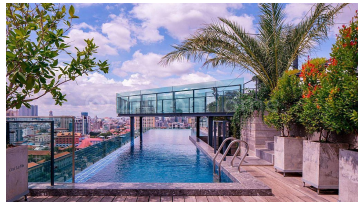

HOTEL BUILDING FOR RENT IN DAUN PENH

Address: Phsar Thmei Ti Bei, Doun Penh, Phnom Penh

FACE AND FEATURES

Type	Bed	Lot (sqm)	Size (sqm)
Building	59	332	5148.8

For Rent > $40,000/mth

DESCRIPTION

This hotel building is located in Daun Penh area. There is surrounded by schools, markets, businesses, and tourists. It is perfectly suitable for running a hotel. - Building Size: 5148.8 sqm - Land Size: 332 sqm - Total Floor: 18 Floors - Bedroom: 59 - Warehouse: 1 - Fully Furnished - 1F: Office - Elevator, Generator - Lobby & Balcony - Pool, Sky Bar, Gym, Coffee Shop, Restaurant area - Parking Basement - Contract 2 Years *Code: C-440