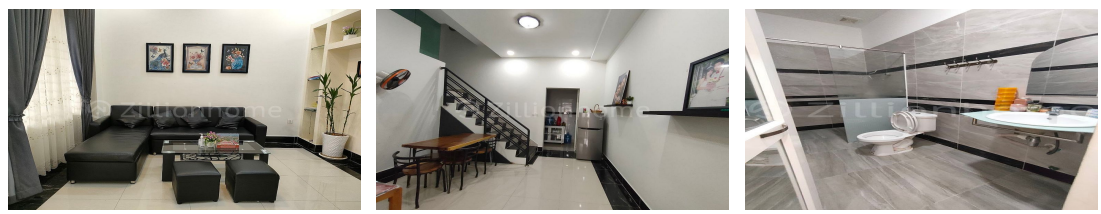

## FACE AND FEATURES

Type	Floor	Bed	Bath	Lot (sqm)	Size (sqm)	Livingroom
Link House	2	3	4	75	80	1

View  
East

**For Sale > \$79,000** Est. Mortgage: \$594/month