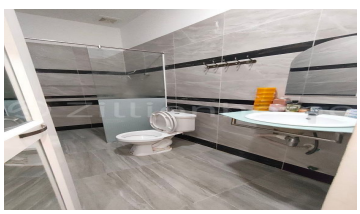

## FACE AND FEATURES

Type	Floor	Bed	Bath	Lot (sqm)	Size (sqm)	Livingroom
Link House	2	3	4	75	80	1

View  
East

**For Sale > \$79,000** Est. Mortgage: \$594/month