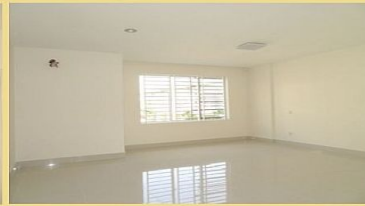

ផ្ទះវីឡាកូនកាត់ LC2 សម្រាប់លក់ (ផ្ទះសល់ចំហៀង)

Address: Chrang Chamreh Ti Muoy, Russey Keo, Phnom Penh

វីឡាកូនកាត់ សម្រាប់ លក់
ប៊ុរី ប៉េងហ្វុត ដីស្ពានព្រៃមៀវ
ប្លង់រឹងជួន
$130,000
ច្រាំងចំរេះទី១

CENTURY 21
FUJI REALTY

099 666 726 / 099 666 722

CONTACT AGENT

BOU HEAT

H/P: +85599666726 |

Email: bunheat21fj@fuji-realty.asia

FACE AND FEATURES

Type	Bed	Bath	Lot (sqm)	Size (sqm)	Livingroom	Parking
Link House Old - LC2	3	4	102.06	36.72	1	1

For Sale > **$130,000** Est. Mortgage: $978/month

DESCRIPTION

ផ្ទះវីឡាកូនកាត់ LC2 សម្រាប់លក់ (ផ្ទះសល់ចំហៀង) ទីតាំង: នៅប៊ុរី ប៉េងហ្វុត សង្កាត់ ច្រាំងចំរេះ ខណ្ឌ ឫស្សីកែវ រាជធានីភ្នំពេញ តំលៃលក់: 130,000ដុល្លារ កាត់ឈ្មោះប្លង់រឹងជួន ផ្ទះមាន 3 ជាន់គឺ ជាន់ផ្ទាល់ដី ជាន់ទី1 និងជាន់ទី2 មាន 3បន្ទប់គេង និង 4 បន្ទប់ទឹក បន្ទប់ទទួលភ្ញៀវ 1 ទំហំដី: 6.3m x 16.2m ទំហំផ្ទះ: 5.1m x 7.2m ផ្លូវមុខផ្ទះទំហំ 10m សល់មុខផ្ទះ 5mនិង សល់ក្រោយផ្ទះ 4m បាយចំនួន 1ៗ ទីតាំង: 10 នាទីពីផ្សារ ទំនើប AEON2 , ផ្សារទំនើបម៉ាក្រូ និង ស្ថិតនៅ ផ្លូវឯកឧត្តម ជាសុជាតី (598) និង មាន សន្តិសុខ២៤ម៉ោង នៅជិតសួនធំ មានខ្យល់អាកាសល្អបរិសុទ្ធ មានកន្លែងហាត់ប្រាណធំ ទូលាយ ជិតច្រកចេញចូលធំ លេខអាជ្ញាប័ណ្ណភ្នាក់ងារអចលនវត្ថុ: E-14-160 ព័ត៌មាន លំអិតទាក់ទងលេខ 099 666 722 / 099 666 726 #forsale #ហ្វូជីរៀលដី #fujiRealty #PhnomPenh #rent #sale #realestateagency #propertyforsale #propertyforrent #propertyforlease #flateforsale #houseforsale #condoforsale #condoforrent