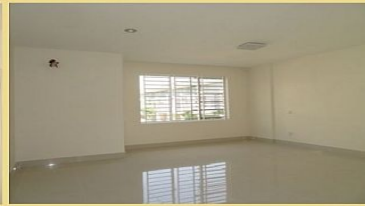

CENTURY 21
FUJI REALTY

099 666 726 / 099 666 722

CONTACT AGENT

BOU HEAT

H/P: +85599666726 |

Email: bunheat21fj@fuji-realty.asia

FACE AND FEATURES

Type	Bed	Bath	Lot (sqm)	Size (sqm)	Livingroom	Parking
Link House Old - LC2	3	4	72.8	37.44	1	1