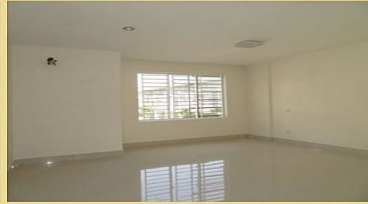

CENTURY 21
FUJI REALTY

099 666 726 / 099 666 722

CONTACT AGENT

BOU HEAT

H/P: +85599666726 |

Email: bunheat21fj@fuji-reealty.asia

FACE AND FEATURES

Type	Bed	Bath	Lot (sqm)	Size (sqm)	Livingroom	Parking
Link House Old - LC2	3	4	72.8	37.44	1	1