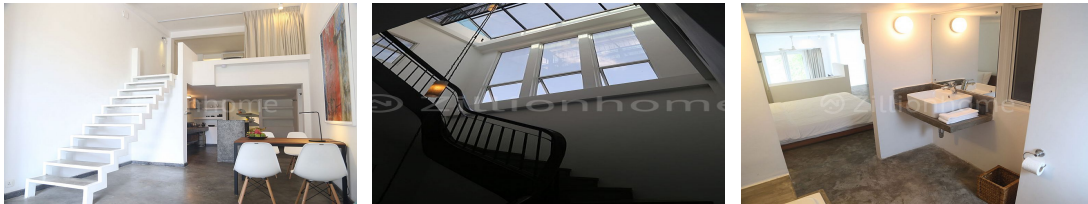

PERFECT LONG TERM INVESTMENT BUILDING

Address: Chakto Mukh, Doun Penh, Phnom Penh

CONTACT AGENT

COLDWELL BANKER CAMBODIA

H/P: +85523888228 | +85517222699

Email: info@coldwellbanker.com.kh

FACE AND FEATURES

Type	Lot (sqm)
Building	100

For Sale > **$1,070,000** Est. Mortgage: $8,049/month

DESCRIPTION

Exclusive one-bedroom duplex apartments with an innovative and modern design approach. Fully equipped and fully serviced for great inner-city living. Located behind the Royal Palace and close to the riverfront Zinc offers a perfect inner-city living close to corporate and leisure in Phnom Penh. Notable Features- - Hard Title 100 Sqm Land - Instant Return on Investment - Prime Location *Code: C-316