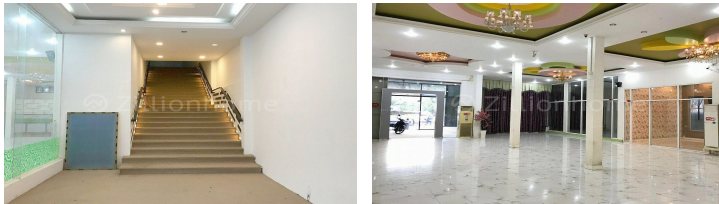

COMMERCIAL BUILDING IN TOUL SANG KE AREA

Address: Tuol Sangke, Russey Keo, Phnom Penh

CONTACT AGENT

COLDWELL BANKER CAMBODIA

H/P: +85523888228 | +85517222699

Email: info@coldwellbanker.com.kh

FACE AND FEATURES

Type	Floor	Lot (sqm)	Size (sqm)
Building	2	680	1080

For Rent > **$5,500/mth**

DESCRIPTION

- Building Size: 30m x 18m - Land Size: 34m x 20m - E0 & E1 - Bathroom - Big Front Space For Parking - Non- Furnished - Contract 5 Years - Surrounded Many Restaurants, Shops, Business Centers, Market, etc. *Code: C-230