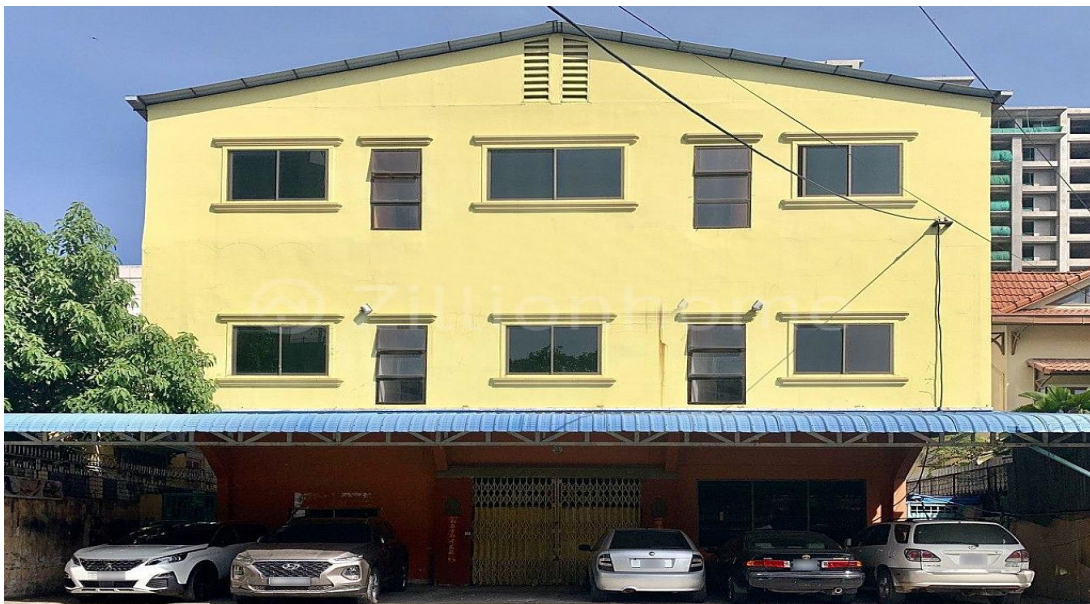

LARGE COMMERCIAL BUILDING IN DAUN PENH

Address: Boeng Reang, Doun Penh, Phnom Penh

CONTACT AGENT

COLDWELL BANKER CAMBODIA

H/P: +85523888228 | +85517222699

Email: info@coldwellbanker.com.kh

FACE AND FEATURES

Type	Floor	Bed	Bath	Size (sqm)
Building	3	45	45	1440

For Rent > **\$6,000**

DESCRIPTION

This guest house located in Daun Penh. It is just 5 minutes to Royal Palace. There are many restaurants, business centers, offices, and apartments are nearby. – Building Size: 16m x 30m – 3 Floors – 45 Rooms – 45 Bathrooms – Big Front Parking Space – No Furniture *Code: C-207