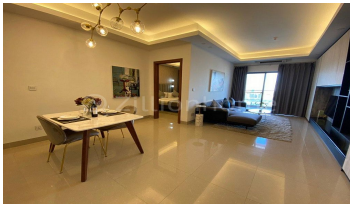

## FACE AND FEATURES

Type	Bed	Bath	Total Area	Livingroom
Condo	1	1	80m <sup>2</sup>	1

**For Sale** > **\$160,000** Est. Mortgage: \$1,204/month

## DESCRIPTION

\*\*\*SKY TREE RESIDENCE – Hot Promotion Discount up to 7% – Start Price \$16x,xxx – Book any unit will get special discount with fully furnished in each unit – Unit Type: 1 Bedroom~3 Bdrroom – Room Size: 83sqm ~ 183 sqm – Hurry up the unit is limited –To visit our showroom and for more information, please contact: – 069 239 595 / 095 799 595 / 071 302 3002 – , , , : 069 239 595 #skytrees #condominium #international #realestate #AeonMall #school #cafeshop #school #construction #investment