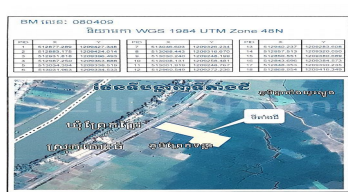

Address: Preaek Chrey, Preaek Chrey, Kaoh Thum, Kandal

## FACE AND FEATURES

Type  
Land

Lot (sqm)  
15488

Price (sqm)  
\$27

For Sale > \$27/m<sup>2</sup>

## DESCRIPTION

ល្អបំផុតបំផុត (ល្អបំផុតបំផុត) ល្អបំផុតបំផុត ០០ ០០០០០០ 15,488 m2 ០០ ០០០០០