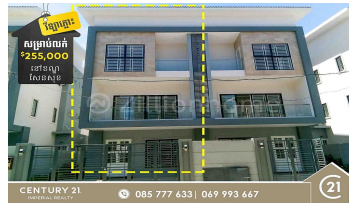

# ARATA Garden Residence

Address: Banla S'et, Khmuonh, Saensokh, Phnom Penh

## FACE AND FEATURES

Type  
**Villa Twin**

Floor  
**3**

Bed  
**4**

Lot  
**160**

**For Sale** > **\$255,000** Est. Mortgage: \$1,918/month

## DESCRIPTION

- ARATA Garden Residence (L-4549) / Twin  
6.0m x 12.0m - :3.0m - : 5.0m - : 1.0m -