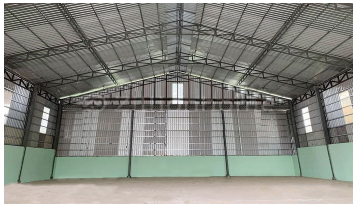

NEW WAREHOUSE ON NATIONAL ROAD 1

Address: Preaek Aeng, Chbar Ampov, Phnom Penh