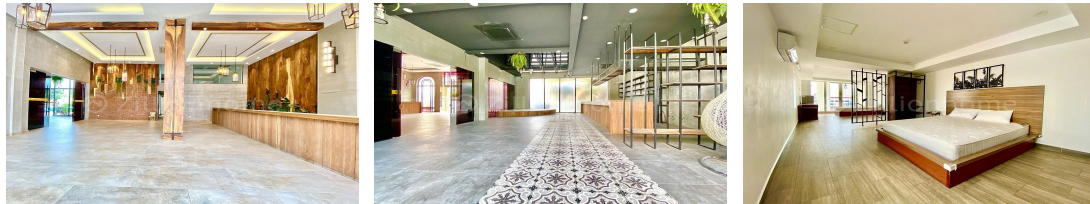

BUILDING NEAR CENTRAL MARKET, READY TO LEASE

Address: Phsar Thmei Ti Bei, Doun Penh, Phnom Penh

FACE AND FEATURES

Type	Floor	Bed	Bath	Lot (sqm)	Size (sqm)
Building	6	31	33	260	630

For Rent > **\$13,000**

DESCRIPTION

This building is located in Daun Penh near Central Market. It just takes 2 minutes to Sorya. There are a lot of restaurants, Minimart, supper market, apartment, and other businesses nearby. Land Size: 13m x 20m Building Size: 630 sqm Total Floor: 6 Floors – 31 Bedrooms – Elevator – Swimming pool – Furniture – Generator *Code: C-104