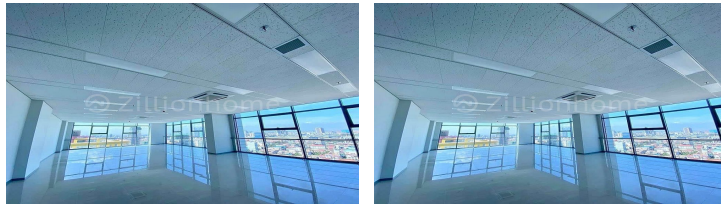

Office For Rent

Address: Olympic, Chamkar Mon, Phnom Penh

FACE AND FEATURES

Type	Bath	Size (sqm)	Price (sqm)
Office	3	666	22

For Rent > **\$22/m²**

DESCRIPTION

This building has been designed with advance and high security system in order to ensure the safety and comfort for all tenant. Each floor is fully equipped with CCTV camera, lift access control, door access control, sprinkler, smoke detector, heat detector, emergency alarm system, emergency staircase and power generator 24 standby. – Rental fee • 22\$ per sqm • Size 666sqm net area – Management fee • 2.5\$ – Inclusive service ceiling and light, floor tile, kitchen sets, toilet, firefighting system, lifts, power generator, access control etc. It also provide car parking and motor.