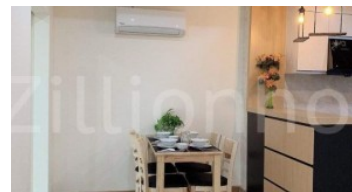

Condo For Rent/ Olympia City Condo For Rent

Address: Tuol Svay Prey Ti Pir, Chamkar Mon, Phnom Penh, Cambodia.