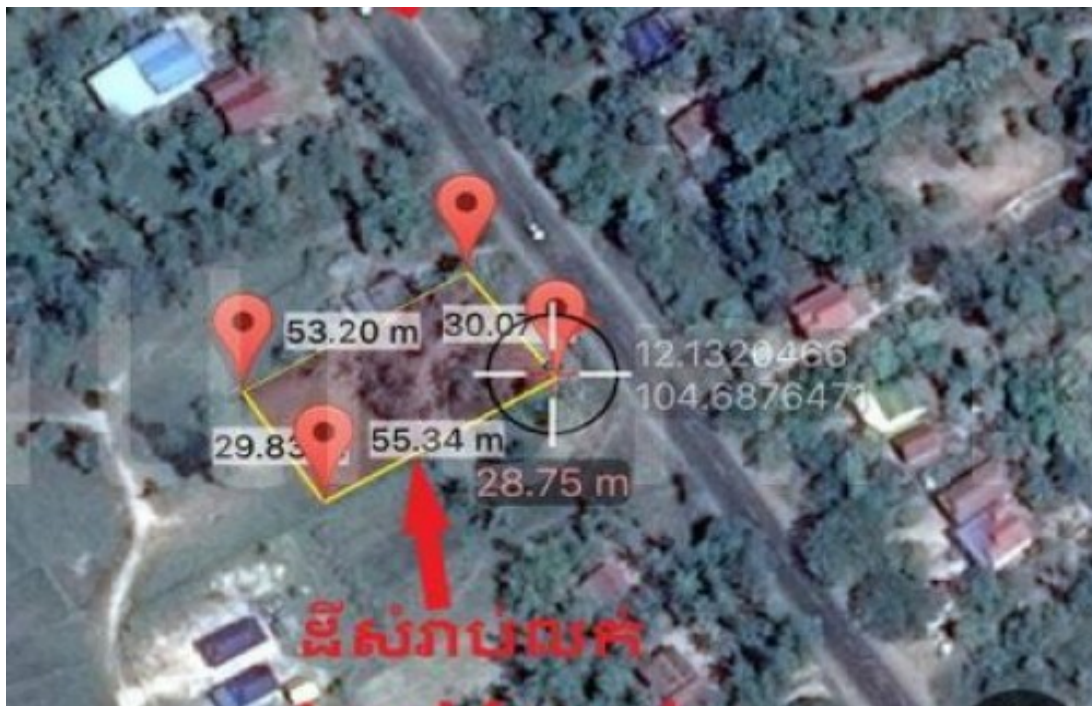

Land For Sale

Address: Rolea B'ier, Rolea B'ier, Kampong Chhnang, Cambodia.

Description

Property Type	: Land
Lot Size	: 30m x 52m (1560m ²)
Building Size	: 0m x 0m (0m ²)
Floor	: 0
Bedroom	: 0
Bathroom	: 0
Livroom	: 0
Kitchen	: 0
Parking	: 0
Facility	:
Property ID	: RF-081019-161000
Price	: \$130,000

Neighborhood

Distance

Location Map

Contact Agent

Mr. Chey RAtana

+855968982343

s.ratana5555@gmail.com